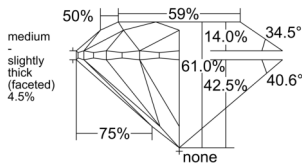

GIA®

FACSIMILE

GIA REPORT 7528999713

Verify this report at GIA.edu

GIA NATURAL DIAMOND DOSSIER®

August 25, 2025
GIA Report Number 7528999713
Shape and Cutting Style ..... Round Brilliant
Measurements ..... 4.27 - 4.30 x 2.61 mm

GRADING RESULTS

Carat Weight ..... 0.30 carat
Color Grade ..... H
Clarity Grade VS1
Cut Grade ..... Excellent

ADDITIONAL GRADING INFORMATION

Polish ..... Excellent
Symmetry ..... Excellent
Fluorescence ..... None
Clarity Characteristics..... Crystal, Needle, Pinpoint
Inspection(s): GIA 7528999713

PROPORTIONS

Profile to actual proportions

GRADING SCALES

GIA COLOR SCALE

COLORLESS	D
	E
	F
	G
	H
	I
	J
NEAR COLORLESS	K
	L
Faint	M
	N
	O
	P
	Q
	R
	S
	T
	U
	V
	W
	X
	Y
Light	Z

GIA CLARITY SCALE

FLAWLESS	INTERNAL FLAWLESS	
		FLAWLESS
VERY VERY SLIGHTLY INCLUDED	VVS₁	
	VVS₂	
VERY SLIGHTLY INCLUDED	VS₁	
	VS₂	
SLIGHTLY INCLUDED	SI₁	
	SI₂	
INCLUDED	I₁	
	I₂	
	I₃	

GIA CUT SCALE

EXCELLENT	
	VERY GOOD
GOOD	
FAIR	
POOR