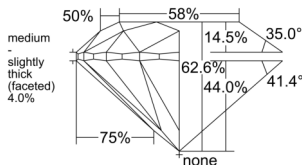

GIA®

FACSIMILE

GIA REPORT 7528911061

Verify this report at GIA.edu

GIA NATURAL DIAMOND DOSSIER®

July 25, 2025
GIA Report Number 7528911061
Shape and Cutting Style ..... Round Brilliant
Measurements ..... 4.68 - 4.72 x 2.94 mm

GRADING RESULTS

Carat Weight ..... 0.40 carat
Color Grade ..... G
Clarity Grade VVS2
Cut Grade ..... Excellent

ADDITIONAL GRADING INFORMATION

Polish ..... Very Good
Symmetry ..... Excellent
Fluorescence ..... Strong Blue
Clarity Characteristics..... Cloud, Needle, Pinpoint, Cavity
Inscription(s): GIA 7528911061

PROPORTIONS

Profile to actual proportions

GRADING SCALES

GIA COLOR SCALE	GIA CLARITY SCALE	GIA CUT SCALE	
D	FLAWLESS	EXCELLENT	
E	INTERNALLY FLAWLESS		
F		VVS₁	VERY GOOD
G	VVS₂		
H	VS₁	GOOD	
I	VS₂		
J	SI₁	FAIR	
K	SI₂		
L	I₁	POOR	
M			
N			
O	I₂		
P			
Q	I₃		
R			
S			
T			
U			
V			
W			
X			
Y			
Z