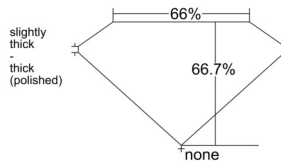

GIA®

FACSIMILE

GIA REPORT 7528897581

Verify this report at GIA.edu

GIA NATURAL DIAMOND DOSSIER®

July 23, 2025
GIA Report Number 7528897581
Shape and Cutting Style ..... **Cut-Cornered Rectangular Modified Brilliant**
Measurements ..... 5.57 x 4.02 x 2.68 mm

GRADING RESULTS

Carat Weight ..... 0.50 carat
Color Grade ..... D
Clarity Grade VVS2

ADDITIONAL GRADING INFORMATION

Polish ..... Excellent
Symmetry ..... Excellent
Fluorescence ..... Medium Blue
Clarity Characteristics ..... Needle, Pinpoint
Inscription(s): GIA 7528897581

PROPORTIONS

Profile not to actual proportions

GRADING SCALES

GIA COLOR SCALE		GIA CLARITY SCALE	
COLORED	NEAR COLORLESS	VERY SLIGHTLY INCLUDED	SLIGHTLY INCLUDED
D		FLAWLESS	
E		INTERNALLY FLAWLESS	
F			
G		VVS₁	
H		VVS₂	
I			
J		VS₁	
K		VS₂	
L			
M		SI₁	
N		SI₂	
O			
P		I₁	
Q		I₂	
R		I₃	
S			
T			
U			
V			
W			
X			
Y			
Z