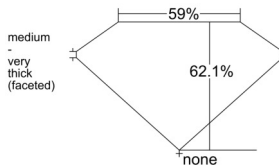

GIA®

FACSIMILE

GIA REPORT 7528896539

Verify this report at GIA.edu

GIA NATURAL DIAMOND DOSSIER®

July 24, 2025
GIA Report Number 7528896539
Shape and Cutting Style ..... Marquise Brilliant
Measurements ..... 7.55 x 3.87 x 2.41 mm

GRADING RESULTS

Carat Weight ..... 0.39 carat
Color Grade ..... E
Clarity Grade VS2

ADDITIONAL GRADING INFORMATION

Polish ..... Excellent
Symmetry ..... Excellent
Fluorescence ..... None
Clarity Characteristics..... Crystal, Cloud, Feather
Inscription(s): GIA 7528896539

PROPORTIONS

Profile not to actual proportions

GRADING SCALES

GIA COLOR SCALE		GIA CLARITY SCALE	
COLORLESS	D	VERY VERY SLIGHTLY INCLUDED	FLAWLESS
	E		INTERNALLY FLAWLESS
	F		VVS₁
	G		VVS₂
	H		VS₁
	I		VS₂
	J		SI₁
	K		SI₂
	L		I₁
	M		I₂
NEAR COLORLESS	N	SLIGHTLY INCLUDED	I₃
	O		
	P		
	Q		
FAINT	R		
	S		
	T		
	U		
VERT LIGHT	V		
	W		
	X		
	Y		
LIGHT	Z