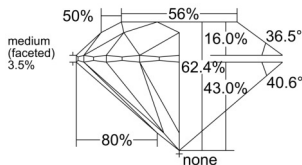

GIA®

FACSIMILE

GIA REPORT 7528829927

Verify this report at GIA.edu

GIA NATURAL DIAMOND DOSSIER®

July 17, 2025
GIA Report Number 7528829927
Shape and Cutting Style ..... Round Brilliant
Measurements ..... 5.26 - 5.28 x 3.29 mm

GRADING RESULTS

Carat Weight ..... 0.56 carat
Color Grade ..... H
Clarity Grade VS1
Cut Grade ..... Excellent

ADDITIONAL GRADING INFORMATION

Polish ..... Excellent
Symmetry ..... Excellent
Fluorescence ..... None
Clarity Characteristics..... Cloud, Needle, Pinpoint
Inscription(s): GIA 7528829927

PROPORTIONS

Profile to actual proportions