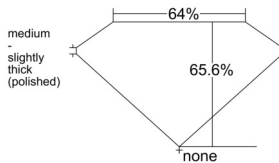

GIA®

FACSIMILE

GIA REPORT

7528806301

Verify this report at GIA.edu

GIA NATURAL DIAMOND DOSSIER®

July 15, 2025

GIA Report Number 7528806301

Shape and Cutting Style ..... Emerald Cut

Measurements ..... 4.80 x 3.19 x 2.09 mm

GRADING RESULTS

Carat Weight ..... 0.30 carat

Color Grade ..... F

Clarity Grade VVS1

ADDITIONAL GRADING INFORMATION

Polish ..... Excellent

Symmetry ..... Excellent

Fluorescence ..... None

Clarity Characteristics ..... Pinpoint

Inscription(s): GIA 7528806301

PROPORTIONS

Profile not to actual proportions

GRADING SCALES

GIA COLOR SCALE		GIA CLARITY SCALE			
COLORLESS	D	VERY VERY SLIGHTLY INCLUDED	FLAWLESS		
	E		INTERNALLY FLAWLESS		
	F	VERY SLIGHTLY INCLUDED	VVS₁		
	G		VVS₂		
	H		VS₁		
	NEAR COLORLESS	I	SLIGHTLY INCLUDED	VS₂	
		J		SI₁	
		FAINT	K	INCLUDED	SI₂
			L		I₁
			M		I₂
VERT LIGHT	N	LIGHT	I₃		
	O				
	P				
	Q				
	R