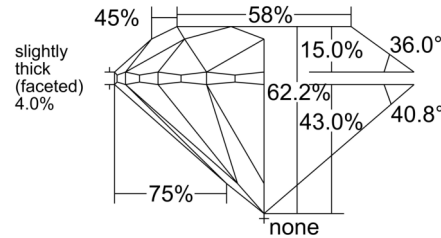

GIA NATURAL DIAMOND GRADING REPORT

July 09, 2025
 GIA Report Number 7528736341
 Shape and Cutting Style Round Brilliant
 Measurements 7.25 - 7.30 x 4.53 mm

GRADING RESULTS

Carat Weight 1.50 carat
 Color Grade F
 Clarity Grade SI1
 Cut Grade Excellent

ADDITIONAL GRADING INFORMATION

Polish Excellent
 Symmetry Excellent
 Fluorescence None
 Inscription(s): GIA 7528736341
Comments: Pinpoints are not shown.

PROPORTIONS

Profile to actual proportions

CLARITY CHARACTERISTICS

KEY TO SYMBOLS*

-  Feather
-  Cloud
-  Crystal
-  Needle

* Red symbols denote internal characteristics (inclusions). Green or black symbols denote external characteristics (blemishes). Diagram is an approximate representation of the diamond, and symbols shown indicate type, position, and approximate size of clarity characteristics. All clarity characteristics may not be shown. Details of finish are not shown.