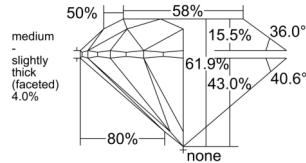

GIA®

FACSIMILE

GIA REPORT 7528720334

Verify this report at GIA.edu

GIA NATURAL DIAMOND DOSSIER®

July 15, 2025
GIA Report Number 7528720334
Shape and Cutting Style ..... Round Brilliant
Measurements ..... 4.48 - 4.52 x 2.79 mm

GRADING RESULTS

Carat Weight ..... 0.35 carat
Color Grade ..... D
Clarity Grade VS1
Cut Grade ..... Excellent

ADDITIONAL GRADING INFORMATION

Polish ..... Excellent
Symmetry ..... Excellent
Fluorescence ..... None
Clarity Characteristics..... Crystal, Pinpoint
Inscription(s): GIA 7528720334

PROPORTIONS

GRADING SCALES

GIA COLOR SCALE	GIA CLARITY SCALE	GIA CUT SCALE	
D	FLAWLESS	EXCELLENT	
E	INTERNALLY FLAWLESS		
F		VVS₁	VERY GOOD
G	VVS₂		
H	VS₁	GOOD	
I	VS₂		
J	SI₁	FAIR	
K	SI₂		
L	I₁	POOR	
M	I₂		
N	I₃		
O			
P			
Q			
R			
S			
T			
U			
V			
W			
X			
Y			
Z