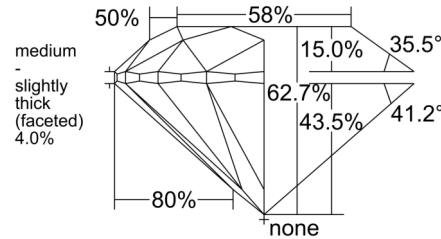

GIA NATURAL DIAMOND GRADING REPORT

July 02, 2025
GIA Report Number 7528668266
Shape and Cutting Style ..... Round Brilliant
Measurements ..... 7.43 - 7.48 x 4.68 mm

GRADING RESULTS

Carat Weight ..... 1.62 carat
Color Grade ..... J
Clarity Grade VS1
Cut Grade ..... Excellent

ADDITIONAL GRADING INFORMATION

Polish ..... Excellent
Symmetry ..... Excellent
Fluorescence ..... None

Inscription(s): GIA 7528668266

Comments: Additional clouds are not shown. Pinpoints are not shown.

PROPORTIONS