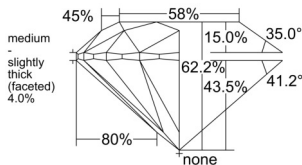

GIA®

FACSIMILE

GIA REPORT 7528627938

Verify this report at GIA.edu

GIA NATURAL DIAMOND DOSSIER®

June 30, 2025
GIA Report Number 7528627938
Shape and Cutting Style ..... Round Brilliant
Measurements ..... 5.15 - 5.18 x 3.21 mm

GRADING RESULTS

Carat Weight ..... 0.53 carat
Color Grade ..... J
Clarity Grade VVS2
Cut Grade ..... Excellent

ADDITIONAL GRADING INFORMATION

Polish ..... Excellent
Symmetry ..... Excellent
Fluorescence ..... None
Clarity Characteristics..... Cloud, Pinpoint, Needle
Inscription(s): GIA 7528627938

PROPORTIONS

GRADING SCALES

GIA COLOR SCALE	GIA CLARITY SCALE	GIA CUT SCALE	
D	FLAWLESS	EXCELLENT	
E	INTERNALLY FLAWLESS		
F		VVS₁	VERY GOOD
G	VVS₂		
H	VS₁	GOOD	
I	VS₂		
J	SI₁	FAIR	
K	SI₂		
L	I₁	POOR	
M	I₂		
N	I₃		
O			
P			
Q			
R			
S			
T			
U			
V			
W			
X			
Y			
Z