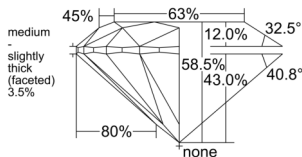

GIA®

FACSIMILE

GIA REPORT 7528568290

Verify this report at GIA.edu

GIA NATURAL DIAMOND DOSSIER®

June 21, 2025
GIA Report Number 7528568290
Shape and Cutting Style ..... Round Brilliant
Measurements ..... 5.18 - 5.20 x 3.03 mm

GRADING RESULTS

Carat Weight ..... 0.50 carat
Color Grade ..... F
Clarity Grade S11
Cut Grade ..... Very Good

ADDITIONAL GRADING INFORMATION

Polish ..... Very Good
Symmetry ..... Excellent
Fluorescence ..... None
Clarity Characteristics ..... Cloud
Inscription(s): GIA 7528568290

PROPORTIONS

Profile to actual proportions

GRADING SCALES

GIA COLOR SCALE	GIA CLARITY SCALE	GIA CUT SCALE	
D	FLAWLESS	EXCELLENT	
E	INTERNALLY FLAWLESS		
F		VVS₁	VERY GOOD
G	VVS₂		
H	VS₁	GOOD	
I	VS₂		
J	S1₁	FAIR	
K	S1₂		
L	I₁	POOR	
M	I₂		
N	I₃		
O			
P			
Q			
R			
S			
T			
U			
V			
W			
X			
Y			
Z