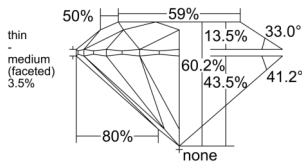

GIA®

FACSIMILE

GIA REPORT 7528565025

Verify this report at GIA.edu

GIA NATURAL DIAMOND DOSSIER®

June 21, 2025
GIA Report Number 7528565025
Shape and Cutting Style ..... Round Brilliant
Measurements ..... 4.57 - 4.58 x 2.75 mm

GRADING RESULTS

Carat Weight ..... 0.35 carat
Color Grade ..... G
Clarity Grade VVS1
Cut Grade ..... Excellent

ADDITIONAL GRADING INFORMATION

Polish ..... Excellent
Symmetry ..... Excellent
Fluorescence ..... None
Clarity Characteristics ..... Cloud, Pinpoint
Inscription(s): GIA 7528565025

PROPORTIONS

Profile to actual proportions

GRADING SCALES

GIA COLOR SCALE	GIA CLARITY SCALE	GIA CUT SCALE
Colorless	Flawless	Excellent
Near Colorless	Internally Flawless	
Faint	VVS₁	Very Good
Very Light	VVS₂	
Light	VS₁	Good
	VS₂	
	SI₁	Fair
	SI₂	
	I₁	Poor
	I₂	
	I₃