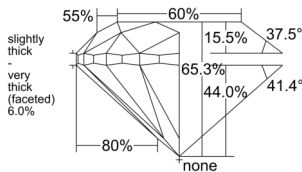

GIA®

FACSIMILE

GIA REPORT 7528520066

Verify this report at GIA.edu

GIA NATURAL DIAMOND DOSSIER®

June 19, 2025
GIA Report Number 7528520066
Shape and Cutting Style ..... Round Brilliant
Measurements ..... 4.90 - 4.96 x 3.22 mm

GRADING RESULTS

Carat Weight ..... 0.50 carat
Color Grade ..... F
Clarity Grade S11
Cut Grade ..... Good

ADDITIONAL GRADING INFORMATION

Polish ..... Excellent
Symmetry ..... Very Good
Fluorescence ..... None
Clarity Characteristics..... Crystal, Cloud, Feather
Inscription(s): GIA 7528520066

PROPORTIONS

Profile to actual proportions

GRADING SCALES

GIA COLOR SCALE	GIA CLARITY SCALE	GIA CUT SCALE	
D	FLAWLESS	EXCELLENT	
E	INTERNALLY FLAWLESS		
F		VVS₁	VERY GOOD
G	VVS₂		
H	VS₁	GOOD	
I	VS₂		
J	S1₁	FAIR	
K	S1₂		
L	I₁	POOR	
M	I₂		
N	I₃		
O			
P			
Q			
R			
S			
T			
U			
V			
W			
X			
Y			
Z