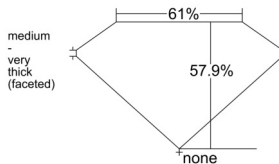

GIA®

FACSIMILE

GIA REPORT 7528516067

Verify this report at GIA.edu

GIA NATURAL DIAMOND DOSSIER®

June 16, 2025
GIA Report Number 7528516067
Shape and Cutting Style ..... Heart Brilliant
Measurements ..... 4.63 x 5.54 x 3.21 mm

GRADING RESULTS

Carat Weight ..... 0.50 carat
Color Grade ..... E
Clarity Grade VVS2

ADDITIONAL GRADING INFORMATION

Polish ..... Very Good
Symmetry ..... Very Good
Fluorescence ..... None
Clarity Characteristics ..... Pinpoint
Inscription(s): GIA 7528516067

PROPORTIONS

Profile not to actual proportions

GRADING SCALES

GIA COLOR SCALE		GIA CLARITY SCALE	
COLORLESS	D	VERY VERY SLIGHTLY INCLUDED	FLAWLESS
	E		INTERNALLY FLAWLESS
	F		VVS₁
	G		VVS₂
	H		VS₁
	I		VS₂
	J		SI₁
	K		SI₂
	L		I₁
	M		I₂
NEAR COLORLESS	N	SLIGHTLY INCLUDED	I₃
	O		
	P		
	Q		
FAINT	R		
	S		
	T		
	U		
VERT LIGHT	V		
	W		
	X		
	Y		
LIGHT	Z