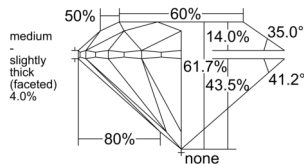

GIA®

FACSIMILE

GIA NATURAL DIAMOND DOSSIER®

June 12, 2025
GIA Report Number 7528468439
Shape and Cutting Style ..... Round Brilliant
Measurements ..... 4.87 - 4.88 x 3.01 mm

GRADING RESULTS

Carat Weight ..... 0.44 carat
Color Grade ..... E
Clarity Grade VS2
Cut Grade ..... Excellent

ADDITIONAL GRADING INFORMATION

Polish ..... Excellent
Symmetry ..... Excellent
Fluorescence ..... None
Clarity Characteristics ..... Cloud, Feather
Inscription(s): GIA 7528468439

GIA REPORT 7528468439

Verify this report at GIA.edu

PROPORTIONS

Profile to actual proportions