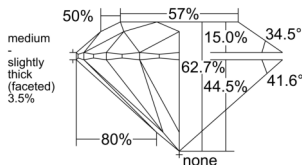

GIA®

FACSIMILE

GIA REPORT

7528466260

Verify this report at GIA.edu

GIA NATURAL DIAMOND DOSSIER®

June 11, 2025
GIA Report Number 7528466260
Shape and Cutting Style ..... Round Brilliant
Measurements ..... 4.77 - 4.79 x 3.00 mm

GRADING RESULTS

Carat Weight ..... 0.42 carat
Color Grade ..... G
Clarity Grade VVS2
Cut Grade ..... Excellent

ADDITIONAL GRADING INFORMATION

Polish ..... Excellent
Symmetry ..... Excellent
Fluorescence ..... Medium Blue
Clarity Characteristics..... Pinpoint, Cloud, Internal Graining
Inscription(s): GIA 7528466260

PROPORTIONS

Profile to actual proportions

GRADING SCALES

GIA COLOR SCALE

COLOURLESS	D
	E
	F
	G
	H
	I
NEAR COLOURLESS	J
	K
	L
FAIN	M
	N
	O
	P
	Q
VERY LIGHT	R
	S
	T
	U
	V
	W
	X
	Y
LIGHT	Z

GIA CLARITY SCALE

FLAWLESS	INTERNAL FLAWLESS	
		FLAWLESS
VERY VERY SLIGHTLY INCLUDED	VVS₁	
	VVS₂	
VERY SLIGHTLY INCLUDED	VS₁	
	VS₂	
SLIGHTLY INCLUDED	SI₁	
	SI₂	
INCLUDED	I₁	
	I₂	
	I₃	

GIA CUT SCALE

EXCELLENT
VERY GOOD
GOOD
FAIR
POOR