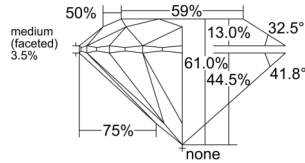

GIA®

FACSIMILE

GIA REPORT 7528459223

Verify this report at GIA.edu

GIA NATURAL DIAMOND DOSSIER®

June 11, 2025
GIA Report Number 7528459223
Shape and Cutting Style ..... Round Brilliant
Measurements ..... 4.95 - 4.98 x 3.03 mm

GRADING RESULTS

Carat Weight ..... 0.45 carat
Color Grade ..... H
Clarity Grade VVS2
Cut Grade ..... Excellent

ADDITIONAL GRADING INFORMATION

Polish ..... Excellent
Symmetry ..... Excellent
Fluorescence ..... Medium Blue
Clarity Characteristics ..... Pinpoint, Internal Graining
Inscription(s): GIA 7528459223

PROPORTIONS

Profile to actual proportions

GRADING SCALES

GIA COLOR SCALE	GIA CLARITY SCALE	GIA CUT SCALE	
D	FLAWLESS	EXCELLENT	
E	INTERNALLY FLAWLESS		
F		VVS₁	VERY GOOD
G	VVS₂		
H	VS₁	GOOD	
I	VS₂		
J	SI₁	FAIR	
K	SI₂		
L	I₁	POOR	
M	I₂		
N	I₃		
O			
P			
Q			
R			
S			
T			
U			
V			
W			
X			
Y			
Z