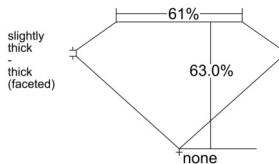

GIA®

FACSIMILE

GIA REPORT 7528448683

Verify this report at GIA.edu

GIA NATURAL DIAMOND DOSSIER®

June 16, 2025
GIA Report Number 7528448683
Shape and Cutting Style ..... Oval Brilliant
Measurements ..... 5.47 x 3.67 x 2.31 mm

GRADING RESULTS

Carat Weight ..... 0.30 carat
Color Grade ..... D
Clarity Grade VS1

ADDITIONAL GRADING INFORMATION

Polish ..... Excellent
Symmetry ..... Very Good
Fluorescence ..... None
Clarity Characteristics ..... Crystal, Pinpoint
Inscription(s): GIA 7528448683

PROPORTIONS

Profile not to actual proportions

GRADING SCALES

GIA COLOR SCALE		GIA CLARITY SCALE			
COLORLESS	D	VERY VERY SLIGHTLY INCLUDED	FLAWLESS		
	E		INTERNALLY FLAWLESS		
	F	VERY SLIGHTLY INCLUDED	VS₁		
	G		VS₂		
	H		VS₁		
	NEAR COLORLESS	I	SLIGHTLY INCLUDED	SI₁	
		J		SI₂	
		FAINT	K	INCLUDED	I₁
			L		I₂
			M		I₃
VERT LIGHT	N				
	O				
	P				
	Q				
	R				
	S				
	T				
LIGHT	U				
	V				
	W				
	X				
Y					
Z