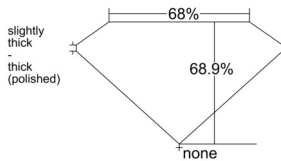

GIA®

FACSIMILE

GIA REPORT

7528413201

Verify this report at GIA.edu

GIA NATURAL DIAMOND DOSSIER®

June 07, 2025
GIA Report Number 7528413201
Shape and Cutting Style ..... Emerald Cut
Measurements ..... 4.64 x 3.36 x 2.32 mm

GRADING RESULTS

Carat Weight ..... 0.34 carat
Color Grade ..... E
Clarity Grade VS1

ADDITIONAL GRADING INFORMATION

Polish ..... Excellent
Symmetry ..... Very Good
Fluorescence ..... Faint
Clarity Characteristics ..... Crystal
Inscription(s): GIA 7528413201

PROPORTIONS

Profile not to actual proportions

GRADING SCALES

GIA COLOR SCALE		GIA CLARITY SCALE		
NEAR COLORLESS	D	VERY VERY SLIGHTLY INCLUDED	FLAWLESS	
	E		INTERNALLY FLAWLESS	
	F	VERY SLIGHTLY INCLUDED	VS₁	
	G		VS₂	
	H		VS₁	
	FAINT	I	SLIGHTLY INCLUDED	SI₁
		J		SI₂
		K	INCLUDED	I₁
		L		I₂
		M		I₃
LIGHT		N		
		O		
		P		
	Q			
	R			
	S