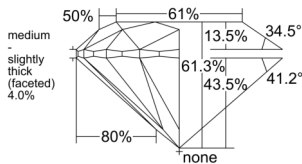

GIA®

FACSIMILE

GIA REPORT 7528337187

Verify this report at GIA.edu

GIA NATURAL DIAMOND DOSSIER®

May 31, 2025
GIA Report Number 7528337187
Shape and Cutting Style ..... Round Brilliant
Measurements ..... 4.63 - 4.66 x 2.85 mm

GRADING RESULTS

Carat Weight ..... 0.38 carat
Color Grade ..... J
Clarity Grade VS1
Cut Grade ..... Excellent

ADDITIONAL GRADING INFORMATION

Polish ..... Excellent
Symmetry ..... Excellent
Fluorescence ..... Faint
Clarity Characteristics..... Feather, Cavity, Cloud, Needle
Inscription(s): GIA 7528337187

PROPORTIONS

Profile to actual proportions

GRADING SCALES

GIA COLOR SCALE	GIA CLARITY SCALE	GIA CUT SCALE	
D	FLAWLESS	EXCELLENT	
E	INTERNALLY FLAWLESS		
F		VVS₁	VERY GOOD
G	VVS₂		
H	VS₁	GOOD	
I	VS₂		
J	SI₁	FAIR	
K	SI₂		
L	I₁	POOR	
M	I₂		
N	I₃		
O			
P			
Q			
R			
S			
T			
U			
V			
W			
X			
Y			
Z