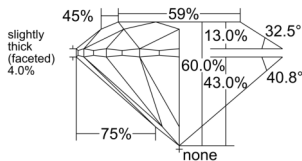

GIA®

FACSIMILE

GIA NATURAL DIAMOND DOSSIER®

May 30, 2025
GIA Report Number 7528327236
Shape and Cutting Style ..... Round Brilliant
Measurements ..... 4.42 - 4.44 x 2.66 mm

GRADING RESULTS

Carat Weight ..... 0.32 carat
Color Grade ..... D
Clarity Grade VVS1
Cut Grade ..... Excellent

ADDITIONAL GRADING INFORMATION

Polish ..... Excellent
Symmetry ..... Excellent
Fluorescence ..... Faint
Clarity Characteristics ..... Pinpoint
Inscription(s): GIA 7528327236

GIA REPORT 7528327236

Verify this report at GIA.edu

PROPORTIONS

Profile to actual proportions