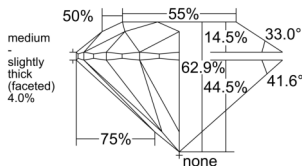

GIA®

FACSIMILE

GIA REPORT 7528320356

Verify this report at GIA.edu

GIA NATURAL DIAMOND DOSSIER®

May 31, 2025
GIA Report Number 7528320356
Shape and Cutting Style ..... Round Brilliant
Measurements ..... 5.02 - 5.05 x 3.16 mm

GRADING RESULTS

Carat Weight ..... 0.48 carat
Color Grade ..... D
Clarity Grade ..... Flawless
Cut Grade ..... Excellent

ADDITIONAL GRADING INFORMATION

Polish ..... Excellent
Symmetry ..... Excellent
Fluorescence ..... None
Clarity Characteristics ..... None
Inscription(s): GIA 7528320356

PROPORTIONS

GRADING SCALES

GIA COLOR SCALE

COLOREDNESS	D
	E
	F
	G
	H
	I
	J
NEAR COLORLESS	K
	L
Faint	M
	N
	O
	P
Very Light	Q
	R
	S
	T
	U
	V
Light	W
	X
	Y
	Z

GIA CLARITY SCALE

FLAWLESS	INTERNAL FLAWLESS	
		FLAWLESS
VERY VERY SLIGHTLY INCLUDED	VERY SLIGHTLY INCLUDED	
		VVS₁
VVS₂	VS₁	
		VS₂
SLIGHTLY INCLUDED	SLIGHTLY INCLUDED	
		SI₁
I₁	I₂	
		I₂
I₃	I₃	
		I₃

GIA CUT SCALE

EXCELLENT	
	VERY GOOD
GOOD	
FAIR	
POOR