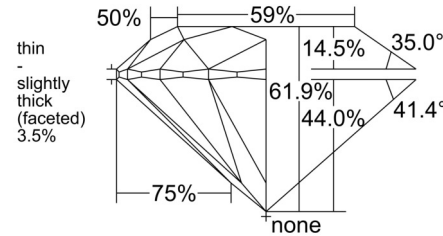

GIA NATURAL DIAMOND GRADING REPORT

May 27, 2025
 GIA Report Number 7528286921
 Shape and Cutting Style Round Brilliant
 Measurements 6.70 - 6.76 x 4.16 mm

GRADING RESULTS

Carat Weight 1.15 carat
 Color Grade I
 Clarity Grade VS2
 Cut Grade Excellent

ADDITIONAL GRADING INFORMATION

Polish Excellent
 Symmetry Excellent
 Fluorescence None
 Inscription(s): GIA 7528286921
Comments: Surface graining is not shown.

PROPORTIONS

Profile to actual proportions

CLARITY CHARACTERISTICS

KEY TO SYMBOLS*

- Crystal
- ◉ Knot
- ∖ Needle

* Red symbols denote internal characteristics (inclusions). Green or black symbols denote external characteristics (blemishes). Diagram is an approximate representation of the diamond, and symbols shown indicate type, position, and approximate size of clarity characteristics. All clarity characteristics may not be shown. Details of finish are not shown.