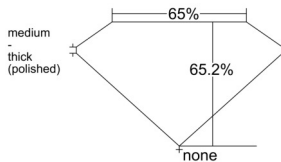

GIA®

FACSIMILE

GIA REPORT 7528108286

Verify this report at GIA.edu

GIA NATURAL DIAMOND DOSSIER®

May 10, 2025
GIA Report Number 7528108286
Shape and Cutting Style ..... Emerald Cut
Measurements ..... 5.42 x 3.86 x 2.52 mm

GRADING RESULTS

Carat Weight ..... 0.51 carat
Color Grade ..... E
Clarity Grade VS2

ADDITIONAL GRADING INFORMATION

Polish ..... Excellent
Symmetry ..... Very Good
Fluorescence ..... None
Clarity Characteristics ..... Cloud, Crystal
Inscription(s): GIA 7528108286

PROPORTIONS

Profile not to actual proportions

GRADING SCALES

GIA COLOR SCALE		GIA CLARITY SCALE			
COLORLESS	D	VERY VERY SLIGHTLY INCLUDED	FLAWLESS		
	E		INTERNALLY FLAWLESS		
	F	VERY SLIGHTLY INCLUDED	VVS₁		
	G		VVS₂		
	H		VS₁		
	NEAR COLORLESS	I	SLIGHTLY INCLUDED	VS₂	
		J		SI₁	
		FAINT	K	INCLUDED	SI₂
			L		I₁
			M		I₂
VERT LIGHT	N	INCLUDED	I₃		
	O				
	P				
	Q				
	R				
	S				
	T				
LIGHT	U				
	V				
	W				
	X				
Y					
Z