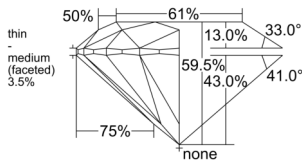

GIA®

FACSIMILE

GIA REPORT 7528072439

Verify this report at GIA.edu

GIA NATURAL DIAMOND DOSSIER®

May 07, 2025
GIA Report Number 7528072439
Shape and Cutting Style ..... Round Brilliant
Measurements ..... 4.41 - 4.43 x 2.63 mm

GRADING RESULTS

Carat Weight ..... 0.31 carat
Color Grade ..... E
Clarity Grade VVS2
Cut Grade ..... Excellent

ADDITIONAL GRADING INFORMATION

Polish ..... Excellent
Symmetry ..... Excellent
Fluorescence ..... None
Clarity Characteristics ..... Cloud
Inscription(s): GIA 7528072439

PROPORTIONS

Profile to actual proportions

GRADING SCALES

GIA COLOR SCALE	GIA CLARITY SCALE	GIA CUT SCALE	
D	FLAWLESS	EXCELLENT	
E	INTERNALLY FLAWLESS		
F		VVS₁	VERY GOOD
G	VVS₂		
H	VS₁	GOOD	
I	VS₂		
J	SI₁	FAIR	
K	SI₂		
L	I₁	POOR	
M			
N			
O	I₂		
P			
Q			
R	I₃		
S			
T			
U			
V			
W			
X			
Y			
Z