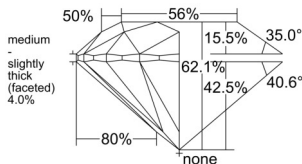

GIA®

FACSIMILE

GIA REPORT

7528005384

Verify this report at GIA.edu

GIA NATURAL DIAMOND DOSSIER®

April 28, 2025
GIA Report Number **7528005384**
Shape and Cutting Style ..... **Round Brilliant**
Measurements ..... **4.46 - 4.49 x 2.78 mm**

GRADING RESULTS

Carat Weight ..... **0.34 carat**
Color Grade ..... **I**
Clarity Grade **SI2**
Cut Grade ..... **Excellent**

ADDITIONAL GRADING INFORMATION

Polish ..... **Excellent**
Symmetry ..... **Excellent**
Fluorescence ..... **None**
Clarity Characteristics ..... **Crystal**
Inscription(s): GIA 7528005384

PROPORTIONS

Profile to actual proportions

GRADING SCALES

GIA COLOR SCALE

COLORED	D
	E
	F
	G
	H
	I
	J
NEAR COLORLESS	K
	L
	M
FAIN	N
	O
	P
	R
	S
	T
	U
	V
	W
	X
	Y
LIGHT	Z

GIA CLARITY SCALE

FLAWLESS	FLAWLESS		
		EXCELLENT	
INTERNALLY FLAWLESS	VVS₁	VERY GOOD	
			VVS₂
VERY SLIGHTLY INCLUDED	VS₁	GOOD	
	VS₂		
SLIGHTLY INCLUDED	SI₁	FAIR	
	SI₂		
INCLUDED	I₁	POOR	
	I₂		
	I₃		

GIA CUT SCALE

EXCELLENT
VERY GOOD
GOOD
FAIR
POOR