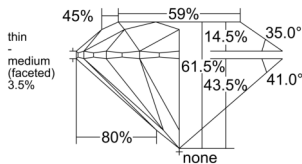

GIA®

FACSIMILE

GIA REPORT 7526965565

Verify this report at GIA.edu

GIA NATURAL DIAMOND DOSSIER®

July 30, 2025
GIA Report Number 7526965565
Shape and Cutting Style ..... Round Brilliant
Measurements ..... 5.56 - 5.59 x 3.43 mm

GRADING RESULTS

Carat Weight ..... 0.65 carat
Color Grade ..... E
Clarity Grade VVS1
Cut Grade ..... Excellent

ADDITIONAL GRADING INFORMATION

Polish ..... Excellent
Symmetry ..... Excellent
Fluorescence ..... Medium Blue
Clarity Characteristics ..... Cloud
Inscription(s): GIA 7526965565

PROPORTIONS

GRADING SCALES

GIA COLOR SCALE	GIA CLARITY SCALE	GIA CUT SCALE
COLOURLESS	FLAWLESS	EXCELLENT
D	INTERNALLY FLAWLESS	
E	VVS₁	VERY GOOD
F		
G	VVS₂	GOOD
H	VS₁	
I	VS₂	FAIR
J	SI₁	
K	SI₂	POOR
L	I₁	
M	I₂	
N	I₃	
O		
P		
Q		
R		
S		
T		
U		
V		
W		
X		
Y		
Z