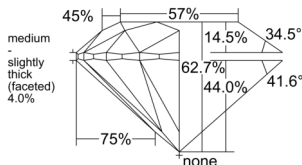

GIA®

FACSIMILE

GIA REPORT

7526897987

Verify this report at GIA.edu

GIA NATURAL DIAMOND DOSSIER®

August 06, 2025
GIA Report Number 7526897987
Shape and Cutting Style ..... Round Brilliant
Measurements ..... 5.38 - 5.41 x 3.38 mm

GRADING RESULTS

Carat Weight ..... 0.60 carat
Color Grade ..... H
Clarity Grade VS2
Cut Grade ..... Excellent

ADDITIONAL GRADING INFORMATION

Polish ..... Excellent
Symmetry ..... Excellent
Fluorescence ..... None
Clarity Characteristics ..... Feather
Inscription(s): GIA 7526897987

PROPORTIONS

Profile to actual proportions

GRADING SCALES

GIA COLOR SCALE

COLORED	D
	E
	F
	G
	H
	I
	J
NEAR COLORLESS	K
	L
FAIN	M
	N
	O
	P
VERY LIGHT	Q
	R
	S
	T
	U
	V
	W
	X
	Y
LIGHT	Z

GIA CLARITY SCALE

FLAWLESS	VERY VERY SLIGHTLY INCLUDED	VS₁	VS₂	SL₁	SL₂	I₁	I₂	I₃	
									FLAWLESS
INTERNALLY FLAWLESS	VERY SLIGHTLY INCLUDED	VS₁	VS₂	SL₁	SL₂	I₁	I₂	I₃	

GIA CUT SCALE

EXCELLENT
VERY GOOD
GOOD
FAIR
POOR