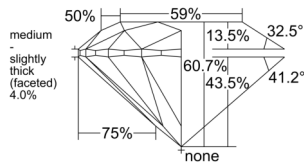

GIA®

FACSIMILE

GIA REPORT

7526889041

Verify this report at GIA.edu

GIA NATURAL DIAMOND DOSSIER®

August 18, 2025
GIA Report Number 7526889041
Shape and Cutting Style ..... Round Brilliant
Measurements ..... 4.59 - 4.61 x 2.79 mm

GRADING RESULTS

Carat Weight ..... 0.36 carat
Color Grade ..... E
Clarity Grade ..... Internally Flawless
Cut Grade ..... Excellent

ADDITIONAL GRADING INFORMATION

Polish ..... Excellent
Symmetry ..... Excellent
Fluorescence ..... None
Clarity Characteristics ..... Minor Details of Polish
Inscription(s): GIA 7526889041

PROPORTIONS

Profile to actual proportions

GRADING SCALES

GIA COLOR SCALE

COLORED	D
	E
	F
	G
	H
	I
	J
NEAR COLORLESS	K
	L
	M
	N
	O
	P
	Q
	R
	S
	T
	U
	V
	W
	X
	Y
	Z

GIA CLARITY SCALE

VERY HEAVY SLEIGHTLY INCLUDED	FLAWLESS
	INTERNALLY FLAWLESS
VERY HEAVY SLEIGHTLY INCLUDED	VVS₁
	VVS₂
VERY SLEIGHTLY INCLUDED	VS₁
	VS₂
SLEIGHTLY INCLUDED	SI₁
	SI₂
INCLUDED	I₁
	I₂
	I₃

GIA CUT SCALE

EXCELLENT
VERY GOOD
GOOD
FAIR
POOR