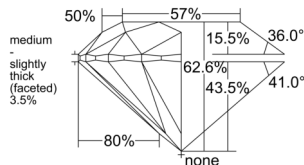

GIA®

FACSIMILE

GIA REPORT

7526866049

Verify this report at GIA.edu

GIA NATURAL DIAMOND DOSSIER®

July 23, 2025
GIA Report Number 7526866049
Shape and Cutting Style ..... Round Brilliant
Measurements ..... 5.05 - 5.10 x 3.18 mm

GRADING RESULTS

Carat Weight ..... 0.50 carat
Color Grade ..... F
Clarity Grade VVS1
Cut Grade ..... Excellent

ADDITIONAL GRADING INFORMATION

Polish ..... Excellent
Symmetry ..... Excellent
Fluorescence ..... None
Clarity Characteristics ..... Cloud
Inscription(s): GIA 7526866049

PROPORTIONS

Profile to actual proportions