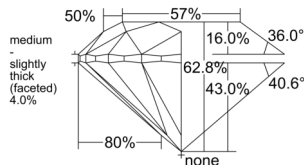

GIA®

FACSIMILE

GIA REPORT

7526814638

Verify this report at GIA.edu

GIA NATURAL DIAMOND DOSSIER®

July 15, 2025
GIA Report Number 7526814638
Shape and Cutting Style ..... Round Brilliant
Measurements ..... 6.09 - 6.13 x 3.84 mm

GRADING RESULTS

Carat Weight ..... 0.90 carat
Color Grade ..... H
Clarity Grade VS1
Cut Grade ..... Excellent

ADDITIONAL GRADING INFORMATION

Polish ..... Excellent
Symmetry ..... Excellent
Fluorescence ..... None
Clarity Characteristics ..... Cloud, Needle, Pinpoint
Inscription(s): GIA 7526814638

PROPORTIONS

Profile to actual proportions

GRADING SCALES

GIA COLOR SCALE

COLORLESS	D
	E
	F
	G
	H
	I
	J
NEAR COLORLESS	K
	L
FAIN	M
	N
	O
	P
VERY LIGHT	Q
	R
	S
	T
	U
	V
	W
	X
	Y
LIGHT	Z

GIA CLARITY SCALE

FLAWLESS	INTERNAL FLAWLESS	
		FLAWLESS
VERY VERY SLIGHTLY INCLUDED	VVS₁	
	VVS₂	
VERY SLIGHTLY INCLUDED	VS₁	
	VS₂	
SLIGHTLY INCLUDED	SI₁	
	SI₂	
INCLUDED	I₁	
	I₂	
	I₃	

GIA CUT SCALE

EXCELLENT
VERY GOOD
GOOD
FAIR
POOR