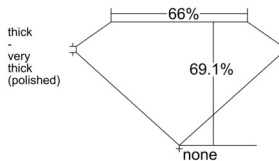

GIA®

FACSIMILE

GIA REPORT

7526681816

Verify this report at GIA.edu

GIA NATURAL DIAMOND DOSSIER®

July 03, 2025
GIA Report Number 7526681816
Shape and Cutting Style ..... Emerald Cut
Measurements ..... 5.31 x 3.71 x 2.57 mm

GRADING RESULTS

Carat Weight ..... 0.50 carat
Color Grade ..... F
Clarity Grade VS1

ADDITIONAL GRADING INFORMATION

Polish ..... Very Good
Symmetry ..... Very Good
Fluorescence ..... None
Clarity Characteristics..... Crystal, Cloud, Pinpoint
Inscription(s): GIA 7526681816

PROPORTIONS

Profile not to actual proportions

GRADING SCALES

GIA COLOR SCALE		GIA CLARITY SCALE			
COLORLESS	D	VERY VERY SLIGHTLY INCLUDED	FLAWLESS		
	E		INTERNALLY FLAWLESS		
	F	VERY SLIGHTLY INCLUDED	VVS₁		
	G		VVS₂		
	H		VS₁		
	NEAR COLORLESS	I	SLIGHTLY INCLUDED	VS₂	
		J		SI₁	
		FAINT	K	INCLUDED	SI₂
			L		I₁
			M		I₂
VERT LIGHT	N	LIGHT	I₃		
	O				
	P				
	Q				
	R				
	S