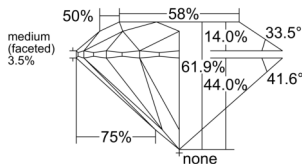

GIA®

FACSIMILE

GIA REPORT 7526585601

Verify this report at GIA.edu

GIA NATURAL DIAMOND DOSSIER®

July 04, 2025
GIA Report Number 7526585601
Shape and Cutting Style ..... Round Brilliant
Measurements ..... 5.40 - 5.43 x 3.35 mm

GRADING RESULTS

Carat Weight ..... 0.59 carat
Color Grade ..... E
Clarity Grade VVS1
Cut Grade ..... Excellent

ADDITIONAL GRADING INFORMATION

Polish ..... Excellent
Symmetry ..... Excellent
Fluorescence ..... None
Clarity Characteristics ..... Pinpoint
Inscription(s): GIA 7526585601

PROPORTIONS

Profile to actual proportions

GRADING SCALES

GIA COLOR SCALE	GIA CLARITY SCALE	GIA CUT SCALE	
D	FLAWLESS	EXCELLENT	
E	INTERNALLY FLAWLESS		
F		VVS₁	VERY GOOD
G	VVS₂		
H	VS₁	GOOD	
I	VS₂		
J	SI₁	FAIR	
K	SI₂		
L	I₁	POOR	
M			
N			
O	I₂		
P			
Q			
R	I₃		
S			
T			
U			
V			
W			
X			
Y			
Z