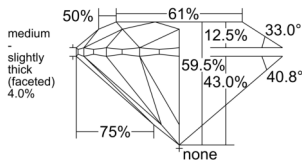

GIA®

FACSIMILE

GIA REPORT 7526573344

Verify this report at GIA.edu

GIA NATURAL DIAMOND DOSSIER®

June 21, 2025
GIA Report Number 7526573344
Shape and Cutting Style ..... Round Brilliant
Measurements ..... 4.33 - 4.36 x 2.58 mm

GRADING RESULTS

Carat Weight ..... 0.30 carat
Color Grade ..... F
Clarity Grade S11
Cut Grade ..... Excellent

ADDITIONAL GRADING INFORMATION

Polish ..... Excellent
Symmetry ..... Excellent
Fluorescence ..... None
Clarity Characteristics ..... Feather, Cloud
Inscription(s): GIA 7526573344

PROPORTIONS

Profile to actual proportions

GRADING SCALES

GIA COLOR SCALE	GIA CLARITY SCALE	GIA CUT SCALE	
D	FLAWLESS	EXCELLENT	
E	INTERNALLY FLAWLESS		
F		VVS₁	VERY GOOD
G	VVS₂		
H	VS₁	GOOD	
I	VS₂		
J	S1₁	FAIR	
K	S1₂		
L	I₁	POOR	
M	I₂		
N	I₃		
O			
P			
Q			
R			
S			
T			
U			
V			
W			
X			
Y			
Z