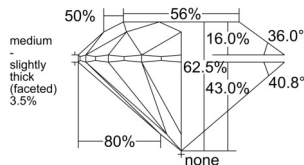

GIA®

FACSIMILE

GIA REPORT 7526542032

Verify this report at GIA.edu

GIA NATURAL DIAMOND DOSSIER®

June 19, 2025
GIA Report Number 7526542032
Shape and Cutting Style ..... Round Brilliant
Measurements ..... 5.12 - 5.15 x 3.21 mm

GRADING RESULTS

Carat Weight ..... 0.52 carat
Color Grade I
Clarity Grade S11
Cut Grade ..... Excellent

ADDITIONAL GRADING INFORMATION

Polish ..... Excellent
Symmetry ..... Excellent
Fluorescence ..... Medium Blue
Clarity Characteristics ..... Cloud, Crystal
Inscription(s): GIA 7526542032

PROPORTIONS

GRADING SCALES

GIA COLOR SCALE

COLORLESS	D
	E
	F
	G
	H
	I
	J
NEAR COLORLESS	K
	L
FAIN	M
	N
	O
	P
VERY LIGHT	Q
	R
	S
	T
	U
	V
	W
	X
	Y
LIGHT	Z

GIA CLARITY SCALE

FLAWLESS	INTERNAL FLAWLESS	
		EXCELLENT
VERY VERY SLIGHTLY INCLUDED	VVS₁	
	VVS₂	
VERY SLIGHTLY INCLUDED	VS₁	
	VS₂	
SLIGHTLY INCLUDED	S1₁	
	S1₂	
INCLUDED	I₁	
	I₂	
	I₃	
POOR		

GIA CUT SCALE

EXCELLENT
VERY GOOD
GOOD
FAIR
POOR