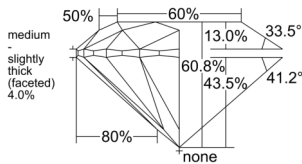

GIA®

FACSIMILE

GIA REPORT 7526273800

Verify this report at GIA.edu

GIA NATURAL DIAMOND DOSSIER®

May 26, 2025
GIA Report Number 7526273800
Shape and Cutting Style ..... Round Brilliant
Measurements ..... 5.10 - 5.13 x 3.11 mm

GRADING RESULTS

Carat Weight ..... 0.50 carat
Color Grade ..... D
Clarity Grade VS1
Cut Grade ..... Excellent

ADDITIONAL GRADING INFORMATION

Polish ..... Excellent
Symmetry ..... Excellent
Fluorescence ..... None
Clarity Characteristics..... Crystal, Feather, Cloud, Pinpoint
Inscription(s): GIA 7526273800

PROPORTIONS

Profile to actual proportions