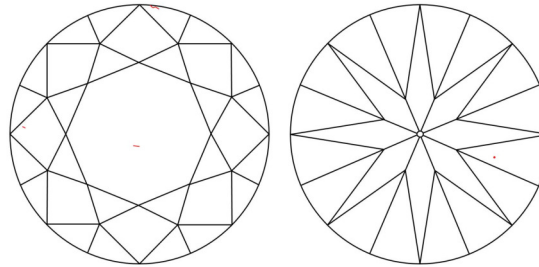

GIA NATURAL DIAMOND GRADING REPORT

May 26, 2025  
 GIA Report Number ..... 7526213744  
 Shape and Cutting Style ..... Round Brilliant  
 Measurements ..... 6.42 - 6.47 x 4.01 mm

GRADING RESULTS

Carat Weight ..... 1.02 carat  
 Color Grade ..... H  
 Clarity Grade ..... VVS2  
 Cut Grade ..... Excellent

KEY TO SYMBOLS\*

-  Needle
-  Feather
-  Pinpoint

\* Red symbols denote internal characteristics (inclusions). Green or black symbols denote external characteristics (blemishes). Diagram is an approximate representation of the diamond, and symbols shown indicate type, position, and approximate size of clarity characteristics. All clarity characteristics may not be shown. Details of finish are not shown.