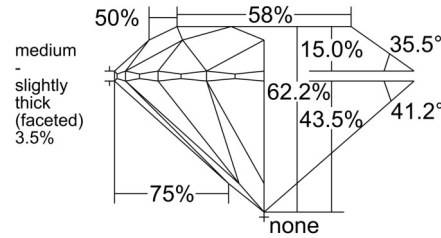

GIA NATURAL DIAMOND GRADING REPORT

May 26, 2025
GIA Report Number 7526213744
Shape and Cutting Style ..... Round Brilliant
Measurements ..... 6.42 - 6.47 x 4.01 mm

GRADING RESULTS

Carat Weight ..... 1.02 carat
Color Grade ..... H
Clarity Grade VVS2
Cut Grade ..... Excellent

ADDITIONAL GRADING INFORMATION

Polish ..... Excellent
Symmetry ..... Excellent
Fluorescence ..... None
Inscription(s): GIA 7526213744

PROPORTIONS

Profile to actual proportions