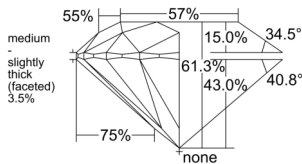

GIA®

FACSIMILE

GIA REPORT 7526211865

Verify this report at GIA.edu

GIA NATURAL DIAMOND DOSSIER®

May 20, 2025
GIA Report Number 7526211865
Shape and Cutting Style ..... Round Brilliant
Measurements ..... 4.31 - 4.33 x 2.65 mm

GRADING RESULTS

Carat Weight ..... 0.30 carat
Color Grade ..... E
Clarity Grade S11
Cut Grade ..... Excellent

ADDITIONAL GRADING INFORMATION

Polish ..... Excellent
Symmetry ..... Excellent
Fluorescence ..... None
Clarity Characteristics ..... Cloud
Inscription(s): GIA 7526211865

PROPORTIONS

Profile to actual proportions

GRADING SCALES

GIA COLOR SCALE

COLOREDNESS	D
	E
	F
	G
	H
	I
	J
NEAR COLORLESS	K
	L
FAIN	M
	N
	O
	P
VERY LIGHT	Q
	R
	S
	T
	U
	V
LIGHT	W
	X
	Y
	Z

GIA CLARITY SCALE

FLAWLESS	INTERNAL FLAWLESS	EXCELLENT	
VERY VERY SLIGHTLY INCLUDED	VVS₁	VERY GOOD	
	VVS₂		
VERY SLIGHTLY INCLUDED	VS₁	GOOD	
	VS₂		
SLIGHTLY INCLUDED	S1₁	FAIR	
	S1₂		
INCLUDED	I₁	POOR	
	I₂		
	I₃