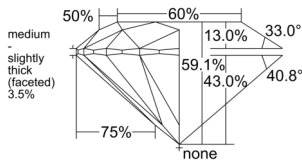

GIA®

FACSIMILE

GIA REPORT 7526207981

Verify this report at GIA.edu

GIA NATURAL DIAMOND DOSSIER®

May 20, 2025
GIA Report Number 7526207981
Shape and Cutting Style ..... Round Brilliant
Measurements ..... 4.91 - 4.93 x 2.91 mm

GRADING RESULTS

Carat Weight ..... 0.43 carat
Color Grade ..... E
Clarity Grade S11
Cut Grade ..... Excellent

ADDITIONAL GRADING INFORMATION

Polish ..... Excellent
Symmetry ..... Excellent
Fluorescence ..... None
Clarity Characteristics ..... Cloud, Crystal
Inscription(s): GIA 7526207981

PROPORTIONS

Profile to actual proportions

GRADING SCALES

GIA COLOR SCALE	GIA CLARITY SCALE	GIA CUT SCALE
D	FLAWLESS	EXCELLENT
E	INTERNALLY FLAWLESS	
F		
G	VVS₁	VERY GOOD
H	VVS₂	
I	VS₁	GOOD
J		
K	VS₂	FAIR
L		
M	S1₁	
N	S1₂	POOR
O	I₁	
P	I₂	
Q	I₃	
R		
S		
T		
U		
V		
W		
X		
Y		
Z