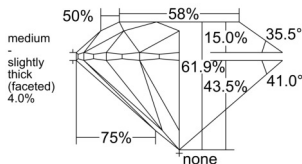

GIA®

FACSIMILE

GIA REPORT 7526189442

Verify this report at GIA.edu

GIA NATURAL DIAMOND DOSSIER®

May 17, 2025
GIA Report Number 7526189442
Shape and Cutting Style ..... Round Brilliant
Measurements ..... 4.45 - 4.48 x 2.77 mm

GRADING RESULTS

Carat Weight ..... 0.34 carat
Color Grade ..... G
Clarity Grade VS1
Cut Grade ..... Excellent

ADDITIONAL GRADING INFORMATION

Polish ..... Excellent
Symmetry ..... Excellent
Fluorescence ..... None
Clarity Characteristics..... Crystal, Feather, Needle, Pinpoint
Inspection(s): GIA 7526189442

PROPORTIONS

Profile to actual proportions

GRADING SCALES

GIA COLOR SCALE

COLORLESS	D
	E
	F
	G
	H
	I
	J
NEAR COLORLESS	K
	L
FAIN	M
	N
	O
	P
VERY LIGHT	Q
	R
	S
	T
	U
	V
	W
	X
	Y
LIGHT	Z

GIA CLARITY SCALE

	FLAWLESS
	INTERNALLY FLAWLESS
VERY VERY SLIGHTLY INCLUDED	VVS₁
	VVS₂
VERY SLIGHTLY INCLUDED	VS₁
	VS₂
SLIGHTLY INCLUDED	SI₁
	SI₂
	I₁
	I₂
INCLUDED	I₃

GIA CUT SCALE

	EXCELLENT
	VERY GOOD
	GOOD
	FAIR
	POOR