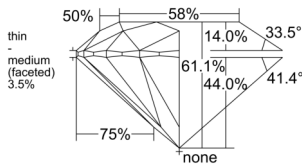

GIA®

FACSIMILE

GIA REPORT 7526052961

Verify this report at GIA.edu

GIA NATURAL DIAMOND DOSSIER®

May 07, 2025
GIA Report Number 7526052961
Shape and Cutting Style ..... Round Brilliant
Measurements ..... 5.11 - 5.15 x 3.13 mm

GRADING RESULTS

Carat Weight ..... 0.50 carat
Color Grade ..... G
Clarity Grade VVS1
Cut Grade ..... Excellent

ADDITIONAL GRADING INFORMATION

Polish ..... Excellent
Symmetry ..... Very Good
Fluorescence ..... None
Clarity Characteristics... Pinpoint, Feather, Chip, Indented Natural
Inscription(s): GIA 7526052961

PROPORTIONS

Profile to actual proportions

GRADING SCALES

GIA COLOR SCALE	GIA CLARITY SCALE	GIA CUT SCALE	
D	FLAWLESS	EXCELLENT	
E	INTERNALLY FLAWLESS		
F		VVS₁	VERY GOOD
G	VVS₂		
H	VS₁	GOOD	
I	VS₂		
J	SI₁	FAIR	
K	SI₂		
L	I₁	POOR	
M			
N			
O	I₂		
P			
Q	I₃		
R			
S			
T			
U			
V			
W			
X			
Y			
Z