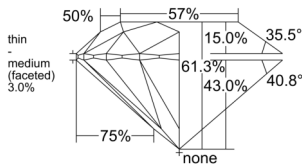

GIA®

FACSIMILE

GIA REPORT 7526052824

Verify this report at GIA.edu

GIA NATURAL DIAMOND DOSSIER®

May 07, 2025
GIA Report Number 7526052824
Shape and Cutting Style ..... Round Brilliant
Measurements ..... 6.11 - 6.15 x 3.76 mm

GRADING RESULTS

Carat Weight ..... 0.86 carat
Color Grade ..... K
Clarity Grade S11
Cut Grade ..... Excellent

ADDITIONAL GRADING INFORMATION

Polish ..... Excellent
Symmetry ..... Excellent
Fluorescence ..... Faint
Clarity Characteristics ..... Cloud
Inscription(s): GIA 7526052824

PROPORTIONS

Profile to actual proportions

GRADING SCALES

GIA COLOR SCALE	GIA CLARITY SCALE	GIA CUT SCALE	
D	FLAWLESS	EXCELLENT	
E	INTERNALLY FLAWLESS		
F		VVS₁	VERY GOOD
G	VVS₂		
H	VS₁	GOOD	
I	VS₂		
J	S1₁	FAIR	
K	S1₂		
L	I₁	POOR	
M	I₂		
N	I₃		
O			
P			
Q			
R			
S			
T			
U			
V			
W			
X			
Y			
Z