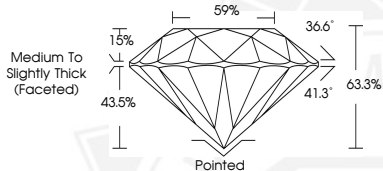

June 18, 2026
IGI Report Number 752595048
ROUND BRILLIANT
NATURAL DIAMOND
4.20 - 4.23 X 2.67 MM
0.30 CARAT
E
VVS 1
EXCELLENT
VERY GOOD
VERY GOOD
VERY SLIGHT
(G) 752595048

June 18, 2026
IGI Report Number 752595048
ROUND BRILLIANT
NATURAL DIAMOND
4.20 - 4.23 X 2.67 MM
0.30 CARAT
E
VVS 1
EXCELLENT
VERY GOOD
VERY GOOD
VERY SLIGHT
(G) 752595048