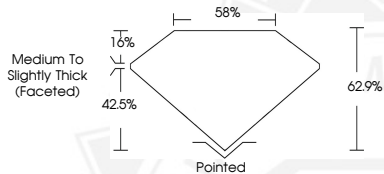

December 22, 2025
IGI Report Number **752564318**
PEAR BRILLIANT
NATURAL DIAMOND
7.75 X 4.88 X 3.07 MM
Carat Weight **0.70 CARAT**
Color Grade **I**
Clarity Grade **SI 1**
Cut Grade **EXCELLENT**
Polish **EXCELLENT**
Symmetry **EXCELLENT**
Fluorescence **NONE**
Inscription(s) **IGI 752564318**

December 22, 2025
IGI Report Number **752564318**
PEAR BRILLIANT
NATURAL DIAMOND
7.75 X 4.88 X 3.07 MM
Carat Weight **0.70 CARAT**
Color Grade **I**
Clarity Grade **SI 1**
Cut Grade **EXCELLENT**
Polish **EXCELLENT**
Symmetry **EXCELLENT**
Fluorescence **NONE**
Inscription(s) **IGI 752564318**