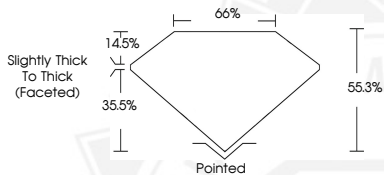

December 13, 2025
IGI Report Number **752563550**
HEART BRILLIANT
NATURAL DIAMOND
5.64 X 6.66 X 3.68 MM
Carat Weight **0.90 CARAT**
Color Grade **I**
Clarity Grade **I.F.**
Cut Grade **VERY GOOD**
Polish **EXCELLENT**
Symmetry **EXCELLENT**
Fluorescence **VERY SLIGHT**
Inscription(s) **(IGI) 752563550**

December 13, 2025
IGI Report Number **752563550**
HEART BRILLIANT
NATURAL DIAMOND
5.64 X 6.66 X 3.68 MM
Carat Weight **0.90 CARAT**
Color Grade **I**
Clarity Grade **I.F.**
Cut Grade **VERY GOOD**
Polish **EXCELLENT**
Symmetry **EXCELLENT**
Fluorescence **VERY SLIGHT**
Inscription(s) **(IGI) 752563550**