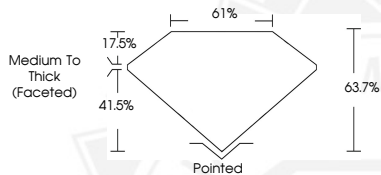

December 13, 2025
IGI Report Number **752563428**
HEART BRILLIANT
NATURAL DIAMOND
5.51 X 6.19 X 3.94 MM
Carat Weight **0.81 CARAT**
Color Grade **H**
Clarity Grade **VVS 2**
Cut Grade **VERY GOOD**
Polish **EXCELLENT**
Symmetry **EXCELLENT**
Fluorescence **NONE**
Inscription(s) **(IGI) 752563428**

December 13, 2025
IGI Report Number **752563428**
HEART BRILLIANT
NATURAL DIAMOND
5.51 X 6.19 X 3.94 MM
Carat Weight **0.81 CARAT**
Color Grade **H**
Clarity Grade **VVS 2**
Cut Grade **VERY GOOD**
Polish **EXCELLENT**
Symmetry **EXCELLENT**
Fluorescence **NONE**
Inscription(s) **(IGI) 752563428**