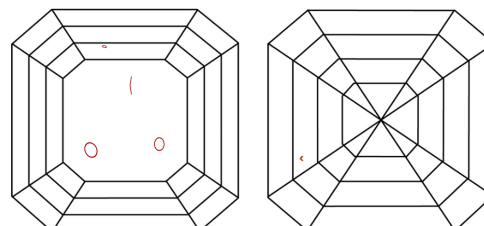

ELECTRONIC COPY

752547294
Report verification at igi.org

December 12, 2025
IGI Report Number **752547294**
Description **NATURAL DIAMOND**
Shape and Cutting Style **SQUARE EMERALD CUT**
Measurements **5.50 X 5.37 X 3.75 MM**

IGI

December 12, 2025
IGI Report No 752547294
SQUARE EMERALD CUT
1.00 CARAT
K
SI 2
VERY GOOD
5.50 X 5.37 X 3.75 MM
68%
69.8%
Medium
Pointed
EXCELLENT
EXCELLENT
NONE
IGI 752547294

DIAMOND REPORT

December 12, 2025
IGI Report Number **752547294**
Description **NATURAL DIAMOND**
Shape and Cutting Style **SQUARE EMERALD CUT**
Measurements **5.50 X 5.37 X 3.75 MM**

GRADING RESULTS

Carat Weight **1.00 CARAT**
Color Grade **K**
Clarity Grade **SI 2**
Cut Grade **VERY GOOD**

ADDITIONAL GRADING INFORMATION

Polish **EXCELLENT**
Symmetry **EXCELLENT**
Fluorescence **NONE**
Inscription(s) **IGI 752547294**

PROPORTIONS

Sample Image Used

CLARITY CHARACTERISTICS

KEY TO SYMBOLS

Red symbols indicate internal characteristics.
Green symbols indicate external characteristics.

COLOR

D - F	G - J	K - M	N - R	S - Z	FANCY
Colorless	Near Colorless	Slightly Tinted	Very Light Color	Light Color	