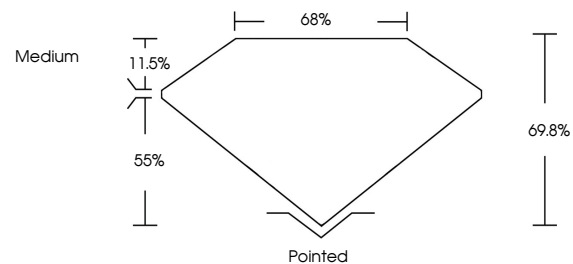

PROPORTIONS