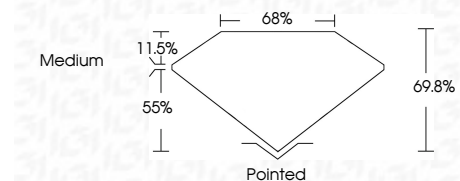

ELECTRONIC COPY

752547294
Report verification at igi.org

December 12, 2025
IGI Report Number **752547294**
Description **NATURAL DIAMOND**
Shape and Cutting Style **SQUARE EMERALD CUT**
Measurements **5.50 X 5.37 X 3.75 MM**

GRADING RESULTS

Carat Weight **1.00 CARAT**
Color Grade **K**
Clarity Grade **SI 2**
Cut Grade **VERY GOOD**

ADDITIONAL GRADING INFORMATION

Polish **EXCELLENT**
Symmetry **EXCELLENT**
Fluorescence **NONE**
Inscription(s) **IGI 752547294**

IGI

December 12, 2025
IGI Report No 752547294
SQUARE EMERALD CUT
1.00 CARAT
K
SI 2
VERY GOOD
5.50 X 5.37 X 3.75 MM
68%
69.8%
Medium
Pointed
EXCELLENT
EXCELLENT
NONE
IGI 752547294

DIAMOND REPORT

December 12, 2025
IGI Report Number **752547294**
Description **NATURAL DIAMOND**
Shape and Cutting Style **SQUARE EMERALD CUT**
Measurements **5.50 X 5.37 X 3.75 MM**