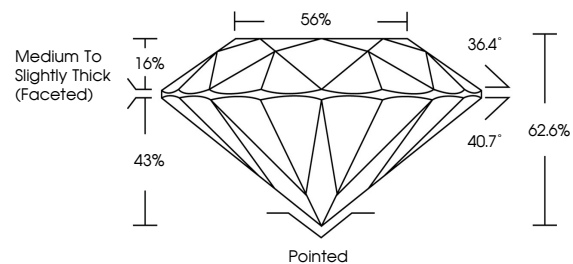

**GRADING RESULTS**

Carat Weight **1.71 CARAT**  
Color Grade **G**  
Clarity Grade **SI 1**  
Cut Grade **EXCELLENT**

**ADDITIONAL GRADING INFORMATION**

Polish **EXCELLENT**  
Symmetry **EXCELLENT**  
Fluorescence **NONE**  
Inscription(s) **(IGI) 752547258**

**DIAMOND REPORT**

December 11, 2025  
IGI Report Number **752547258**  
Description **NATURAL DIAMOND**  
Shape and Cutting Style **ROUND BRILLIANT**  
Measurements **7.58 - 7.62 X 4.76 MM**

**GRADING RESULTS**

Carat Weight **1.71 CARAT**  
Color Grade **G**  
Clarity Grade **SI 1**  
Cut Grade **EXCELLENT**

**ADDITIONAL GRADING INFORMATION**

Polish **EXCELLENT**  
Symmetry **EXCELLENT**  
Fluorescence **NONE**  
Inscription(s) **(IGI) 752547258**

**PROPORTIONS**

Sample Image Used

**CLARITY CHARACTERISTICS**

**KEY TO SYMBOLS**

Red symbols indicate internal characteristics.  
Green symbols indicate external characteristics.

**COLOR**

| D - F     | G - J          | K - M           | N - R            | S - Z       | FANCY |
|-----------|----------------|-----------------|------------------|-------------|-------|
| Colorless | Near Colorless | Slightly Tinted | Very Light Color | Light Color |       |