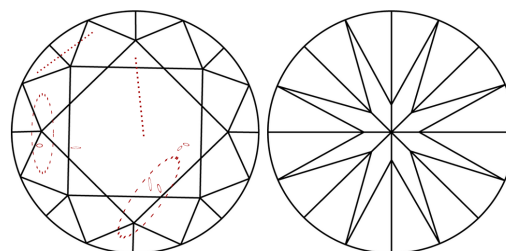

**DIAMOND REPORT**

December 11, 2025  
IGI Report Number **752547258**  
Description **NATURAL DIAMOND**  
Shape and Cutting Style **ROUND BRILLIANT**  
Measurements **7.58 - 7.62 X 4.76 MM**

**GRADING RESULTS**

Carat Weight **1.71 CARAT**  
Color Grade **G**  
Clarity Grade **SI 1**  
Cut Grade **EXCELLENT**

**ADDITIONAL GRADING INFORMATION**

Polish **EXCELLENT**  
Symmetry **EXCELLENT**  
Fluorescence **NONE**  
Inscription(s) **(IGI) 752547258**

**PROPORTIONS**

Sample Image Used

**CLARITY CHARACTERISTICS**

**KEY TO SYMBOLS**

Red symbols indicate internal characteristics.  
Green symbols indicate external characteristics.

**COLOR**

| D - F     | G - J          | K - M           | N - R            | S - Z       | FANCY |
|-----------|----------------|-----------------|------------------|-------------|-------|
| Colorless | Near Colorless | Slightly Tinted | Very Light Color | Light Color |       |