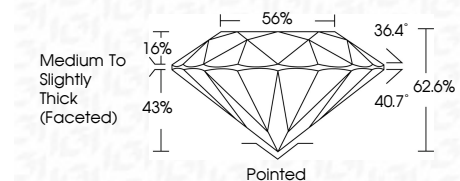

**ELECTRONIC COPY**

752547258  
Report verification at igi.org

December 11, 2025  
IGI Report Number **752547258**  
Description **NATURAL DIAMOND**  
Shape and Cutting Style **ROUND BRILLIANT**  
Measurements **7.58 - 7.62 X 4.76 MM**

**GRADING RESULTS**

Carat Weight **1.71 CARAT**  
Color Grade **G**  
Clarity Grade **SI 1**  
Cut Grade **EXCELLENT**

**ADDITIONAL GRADING INFORMATION**

Polish **EXCELLENT**  
Symmetry **EXCELLENT**  
Fluorescence **NONE**  
Inscription(s) **(IGI) 752547258**

**DIAMOND REPORT**

December 11, 2025  
IGI Report Number **752547258**  
Description **NATURAL DIAMOND**  
Shape and Cutting Style **ROUND BRILLIANT**  
Measurements **7.58 - 7.62 X 4.76 MM**

**GRADING RESULTS**

Carat Weight **1.71 CARAT**  
Color Grade **G**  
Clarity Grade **SI 1**  
Cut Grade **EXCELLENT**

**ADDITIONAL GRADING INFORMATION**

Polish **EXCELLENT**  
Symmetry **EXCELLENT**  
Fluorescence **NONE**  
Inscription(s) **(IGI) 752547258**