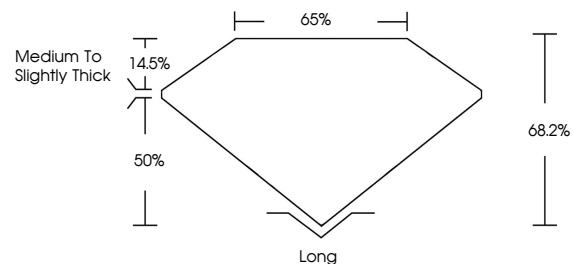

ELECTRONIC COPY

752547226
Report verification at igi.org

DIAMOND REPORT

December 11, 2025
IGI Report Number **752547226**
Description **NATURAL DIAMOND**
Shape and Cutting Style **EMERALD CUT**
Measurements **6.67 X 4.69 X 3.20 MM**

GRADING RESULTS

Carat Weight **1.00 CARAT**
Color Grade **J**
Clarity Grade **VS 2**
Cut Grade **VERY GOOD**

ADDITIONAL GRADING INFORMATION

Polish **EXCELLENT**
Symmetry **EXCELLENT**
Fluorescence **NONE**
Inscription(s) **752547226**

PROPORTIONS

Sample Image Used

CLARITY CHARACTERISTICS

KEY TO SYMBOLS

Red symbols indicate internal characteristics.
Green symbols indicate external characteristics.

COLOR

D - F	G - J	K - M	N - R	S - Z	FANCY
Colorless	Near Colorless	Slightly Tinted	Very Light Color	Light Color	

CLARITY

FL	IF	VVS ¹⁻²	VS ¹⁻²	SI ¹⁻²	I ¹⁻³
Flawless	Internally Flawless	Very Very Slightly Included	Very Slightly Included	Slightly Included	Included

December 11, 2025
IGI Report Number **752547226**
Description **NATURAL DIAMOND**
Shape and Cutting Style **EMERALD CUT**
Measurements **6.67 X 4.69 X 3.20 MM**
GRADING RESULTS
Carat Weight **1.00 CARAT**
Color Grade **J**
Clarity Grade **VS 2**
Cut Grade **VERY GOOD**