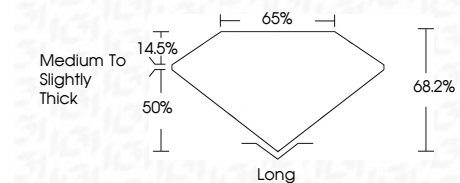

GRADING RESULTS

Carat Weight **1.00 CARAT**
Color Grade **J**
Clarity Grade **VS 2**
Cut Grade **VERY GOOD**

ADDITIONAL GRADING INFORMATION

Polish **EXCELLENT**
Symmetry **EXCELLENT**
Fluorescence **NONE**
Inscription(s) **752547226**

PROPORTIONS

Sample Image Used

CLARITY CHARACTERISTICS

KEY TO SYMBOLS

Red symbols indicate internal characteristics.
Green symbols indicate external characteristics.

COLOR

D - F	G - J	K - M	N - R	S - Z	FANCY
Colorless	Near Colorless	Slightly Tinted	Very Light Color	Light Color	

CLARITY

FL	IF	VVS ¹⁻²	VS ¹⁻²	SI ¹⁻²	I ¹⁻³
Flawless	Internally Flawless	Very Very Slightly Included	Very Slightly Included	Slightly Included	Included

December 11, 2025
IGI Report Number **752547226**
Description **NATURAL DIAMOND**
Shape and Cutting Style **EMERALD CUT**
Measurements **6.67 X 4.69 X 3.20 MM**
GRADING RESULTS
Carat Weight **1.00 CARAT**
Color Grade **J**
Clarity Grade **VS 2**
Cut Grade **VERY GOOD**

ADDITIONAL GRADING INFORMATION

Polish **EXCELLENT**
Symmetry **EXCELLENT**
Fluorescence **NONE**
Inscription(s) **752547226**

IGI

December 11, 2025
IGI Report No 752547226
EMERALD CUT
6.67 X 4.69 X 3.20 MM
1.00 CARAT
J
Color Grade
Color Grade
VS 2
VERY GOOD
68.2%
65%
Medium To Slightly Thick
Long
EXCELLENT
EXCELLENT
NONE
752547226