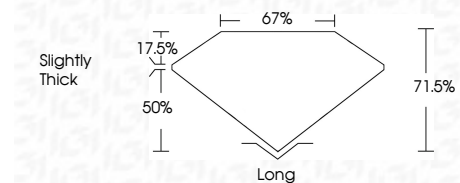

GRADING RESULTS

Carat Weight **1.01 CARAT**
Color Grade **J**
Clarity Grade **VS 1**
Cut Grade **VERY GOOD**

ADDITIONAL GRADING INFORMATION

Polish **EXCELLENT**
Symmetry **EXCELLENT**
Fluorescence **NONE**
Inscription(s) **752547186**

PROPORTIONS

Sample Image Used

CLARITY CHARACTERISTICS

KEY TO SYMBOLS

Red symbols indicate internal characteristics.
Green symbols indicate external characteristics.

COLOR

D - F	G - J	K - M	N - R	S - Z	FANCY
Colorless	Near Colorless	Slightly Tinted	Very Light Color	Light Color	

CLARITY

FL	IF	VVS ¹⁻²	VS ¹⁻²	SI ¹⁻²	I ¹⁻³
Flawless	Internally Flawless	Very Very Slightly Included	Very Slightly Included	Slightly Included	Included

December 10, 2025
IGI Report Number **752547186**
Description **NATURAL DIAMOND**
Shape and Cutting Style **EMERALD CUT**
Measurements **6.43 X 4.67 X 3.34 MM**
GRADING RESULTS
Carat Weight **1.01 CARAT**
Color Grade **J**
Clarity Grade **VS 1**
Cut Grade **VERY GOOD**

ADDITIONAL GRADING INFORMATION

Polish **EXCELLENT**
Symmetry **EXCELLENT**
Fluorescence **NONE**
Inscription(s) **752547186**

IGI

December 10, 2025
IGI Report No 752547186
EMERALD CUT
6.43 X 4.67 X 3.34 MM
1.01 CARAT
J
Color Grade
Color Grade
VS 1
VERY GOOD
Depth 71.5%
Table 67%
Girdle Slightly Thick
Long
EXCELLENT
EXCELLENT
NONE
NONE
 752547186