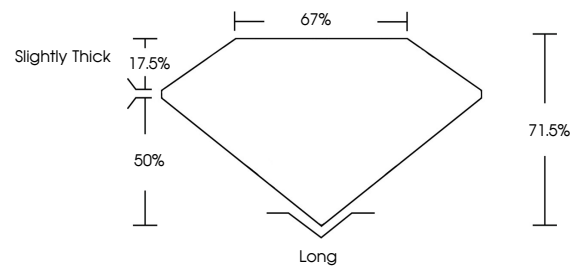

ELECTRONIC COPY

752547186
Report verification at igi.org

DIAMOND REPORT

December 10, 2025
IGI Report Number **752547186**
Description **NATURAL DIAMOND**
Shape and Cutting Style **EMERALD CUT**
Measurements **6.43 X 4.67 X 3.34 MM**

GRADING RESULTS

Carat Weight **1.01 CARAT**
Color Grade **J**
Clarity Grade **VS 1**
Cut Grade **VERY GOOD**

ADDITIONAL GRADING INFORMATION

Polish **EXCELLENT**
Symmetry **EXCELLENT**
Fluorescence **NONE**
Inscription(s) **752547186**

PROPORTIONS

Sample Image Used

CLARITY CHARACTERISTICS

KEY TO SYMBOLS

Red symbols indicate internal characteristics.
Green symbols indicate external characteristics.

COLOR

D - F	G - J	K - M	N - R	S - Z	FANCY
Colorless	Near Colorless	Slightly Tinted	Very Light Color	Light Color	

CLARITY

FL	IF	VVS ¹⁻²	VS ¹⁻²	SI ¹⁻²	I ¹⁻³
Flawless	Internally Flawless	Very Very Slightly Included	Very Slightly Included	Slightly Included	Included

December 10, 2025
IGI Report Number **752547186**
Description **NATURAL DIAMOND**
Shape and Cutting Style **EMERALD CUT**
Measurements **6.43 X 4.67 X 3.34 MM**
GRADING RESULTS
Carat Weight **1.01 CARAT**
Color Grade **J**
Clarity Grade **VS 1**
Cut Grade **VERY GOOD**